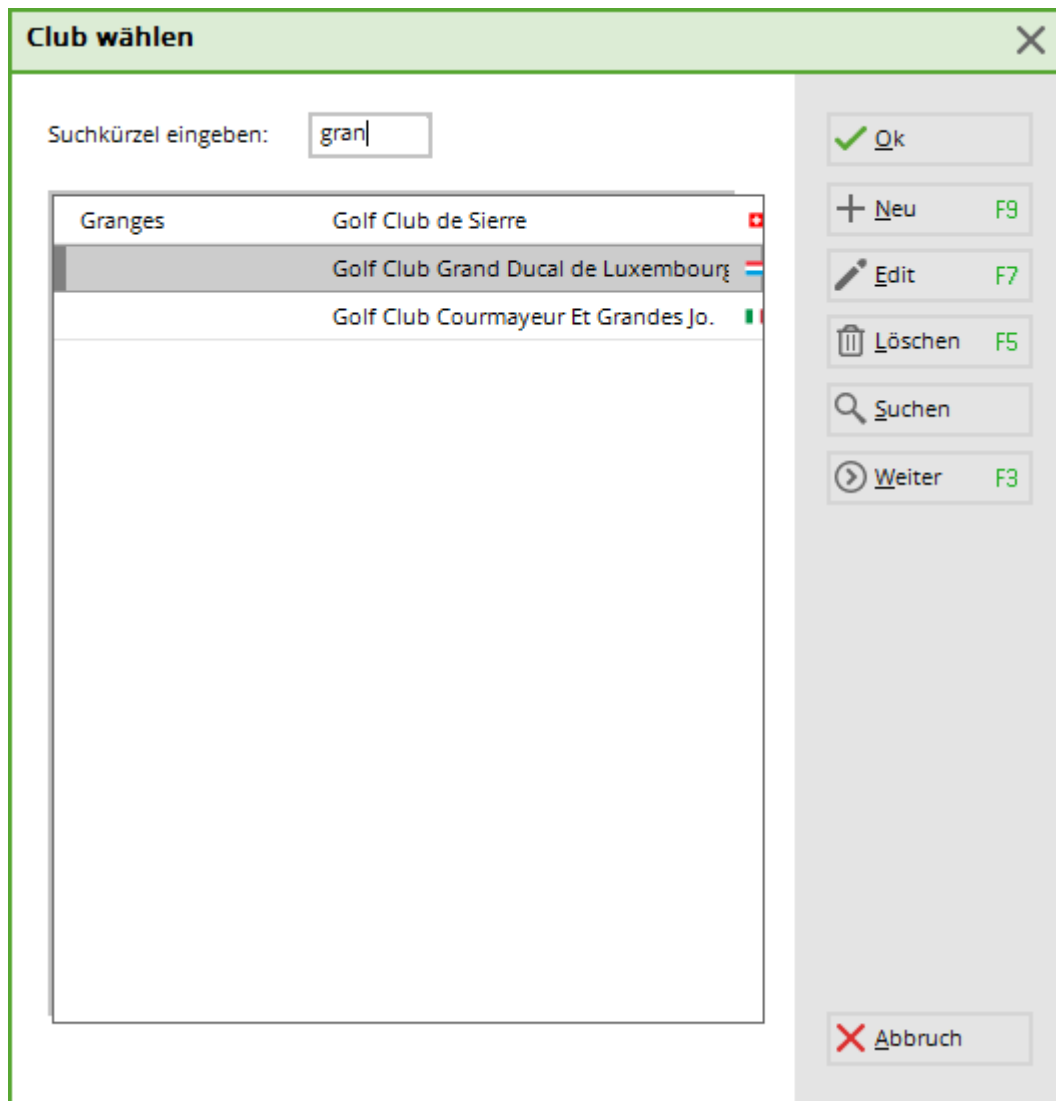

Italy, Georgia

You can also find clubs from these countries in your club list. A guest player query is not possible here, since there is no international interface!

Other countries

You can load club information via the menu entry **Setup/Clubs+Courses/Import club addresses**. However, this would require a text file.