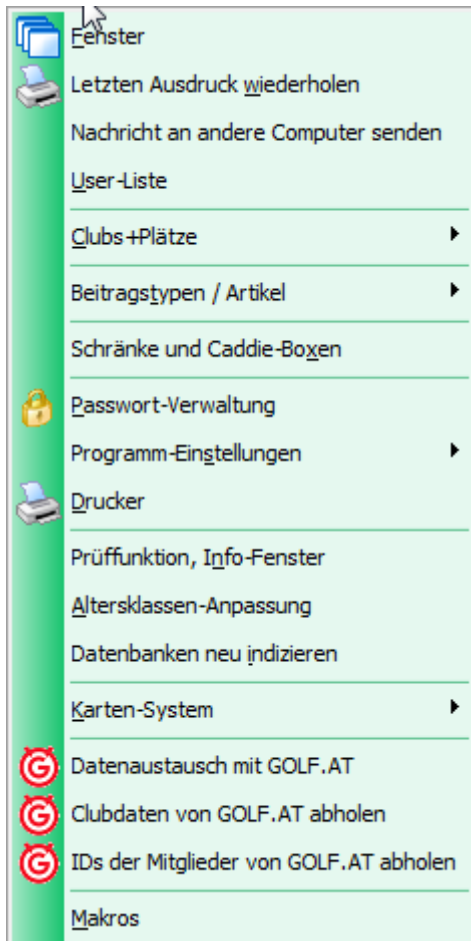

Import club data

Germany and Switzerland

In Germany and Switzerland, the clubs' data can be directly downloaded from the internet for those clubs that are connected to the INTRANET:

[Intranet selection](#)

Select: [Download club information](#)

Austria

For Austrian clubs, select **Setup/Download club data from Golf.AT**.

Other countries

Bulgaria, Hungary, Luxembourg, Liechtenstein

As of PC CADDIE versions 2018, clubs from these countries will also be automatically loaded into your club list.