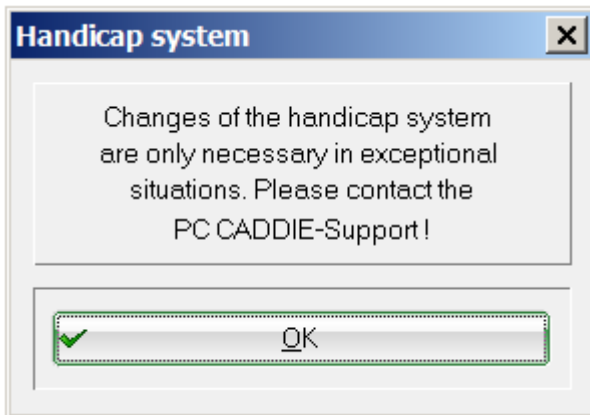

# Handicap-System

The following window opens if you click on **Setup/Program Options/Handicap System**:

The settings are made according to DGV or ASG handicap and game regulations and cannot be changed.