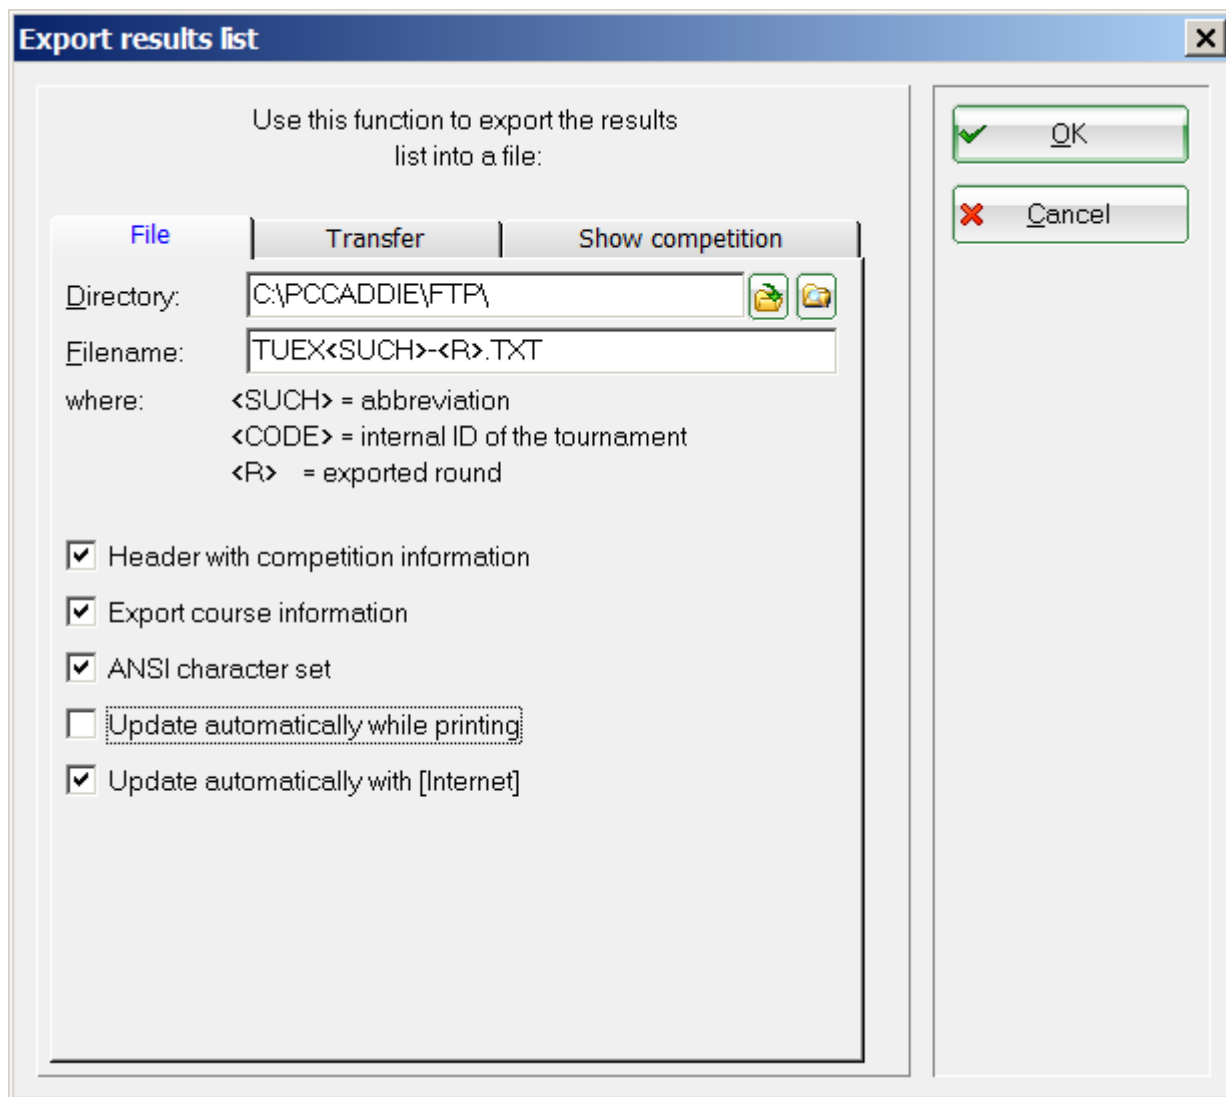

PC CADDIE://online

This feature is only available if you are using one of our PC CADDIE://online modules.

The [PC CADDIE://online Services](#) configuration can be made under **Setup/Program Options/PC CADDIE://online**: