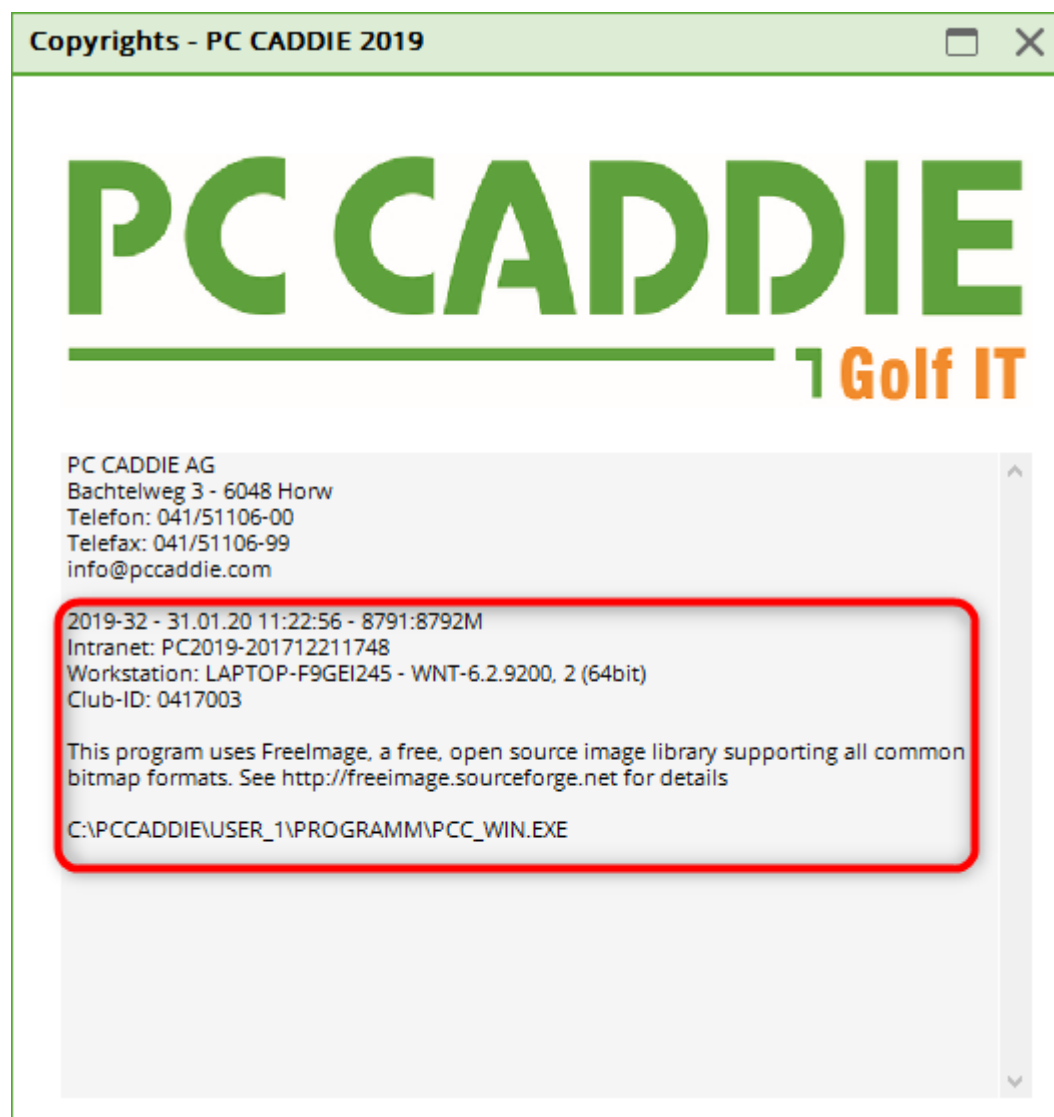

# About

Click on **Exit/About PC CADDIE** to see the PC CADDIE version you are using and its release date as well as our support team's contact information.

In this example you can see the PC CADDIE contact data under the logo, and the 2012a version, which is certified by the golf associations. On the right hand side you can see that the version installed on this computer was available at 02.02.2012 at 16:35:44.